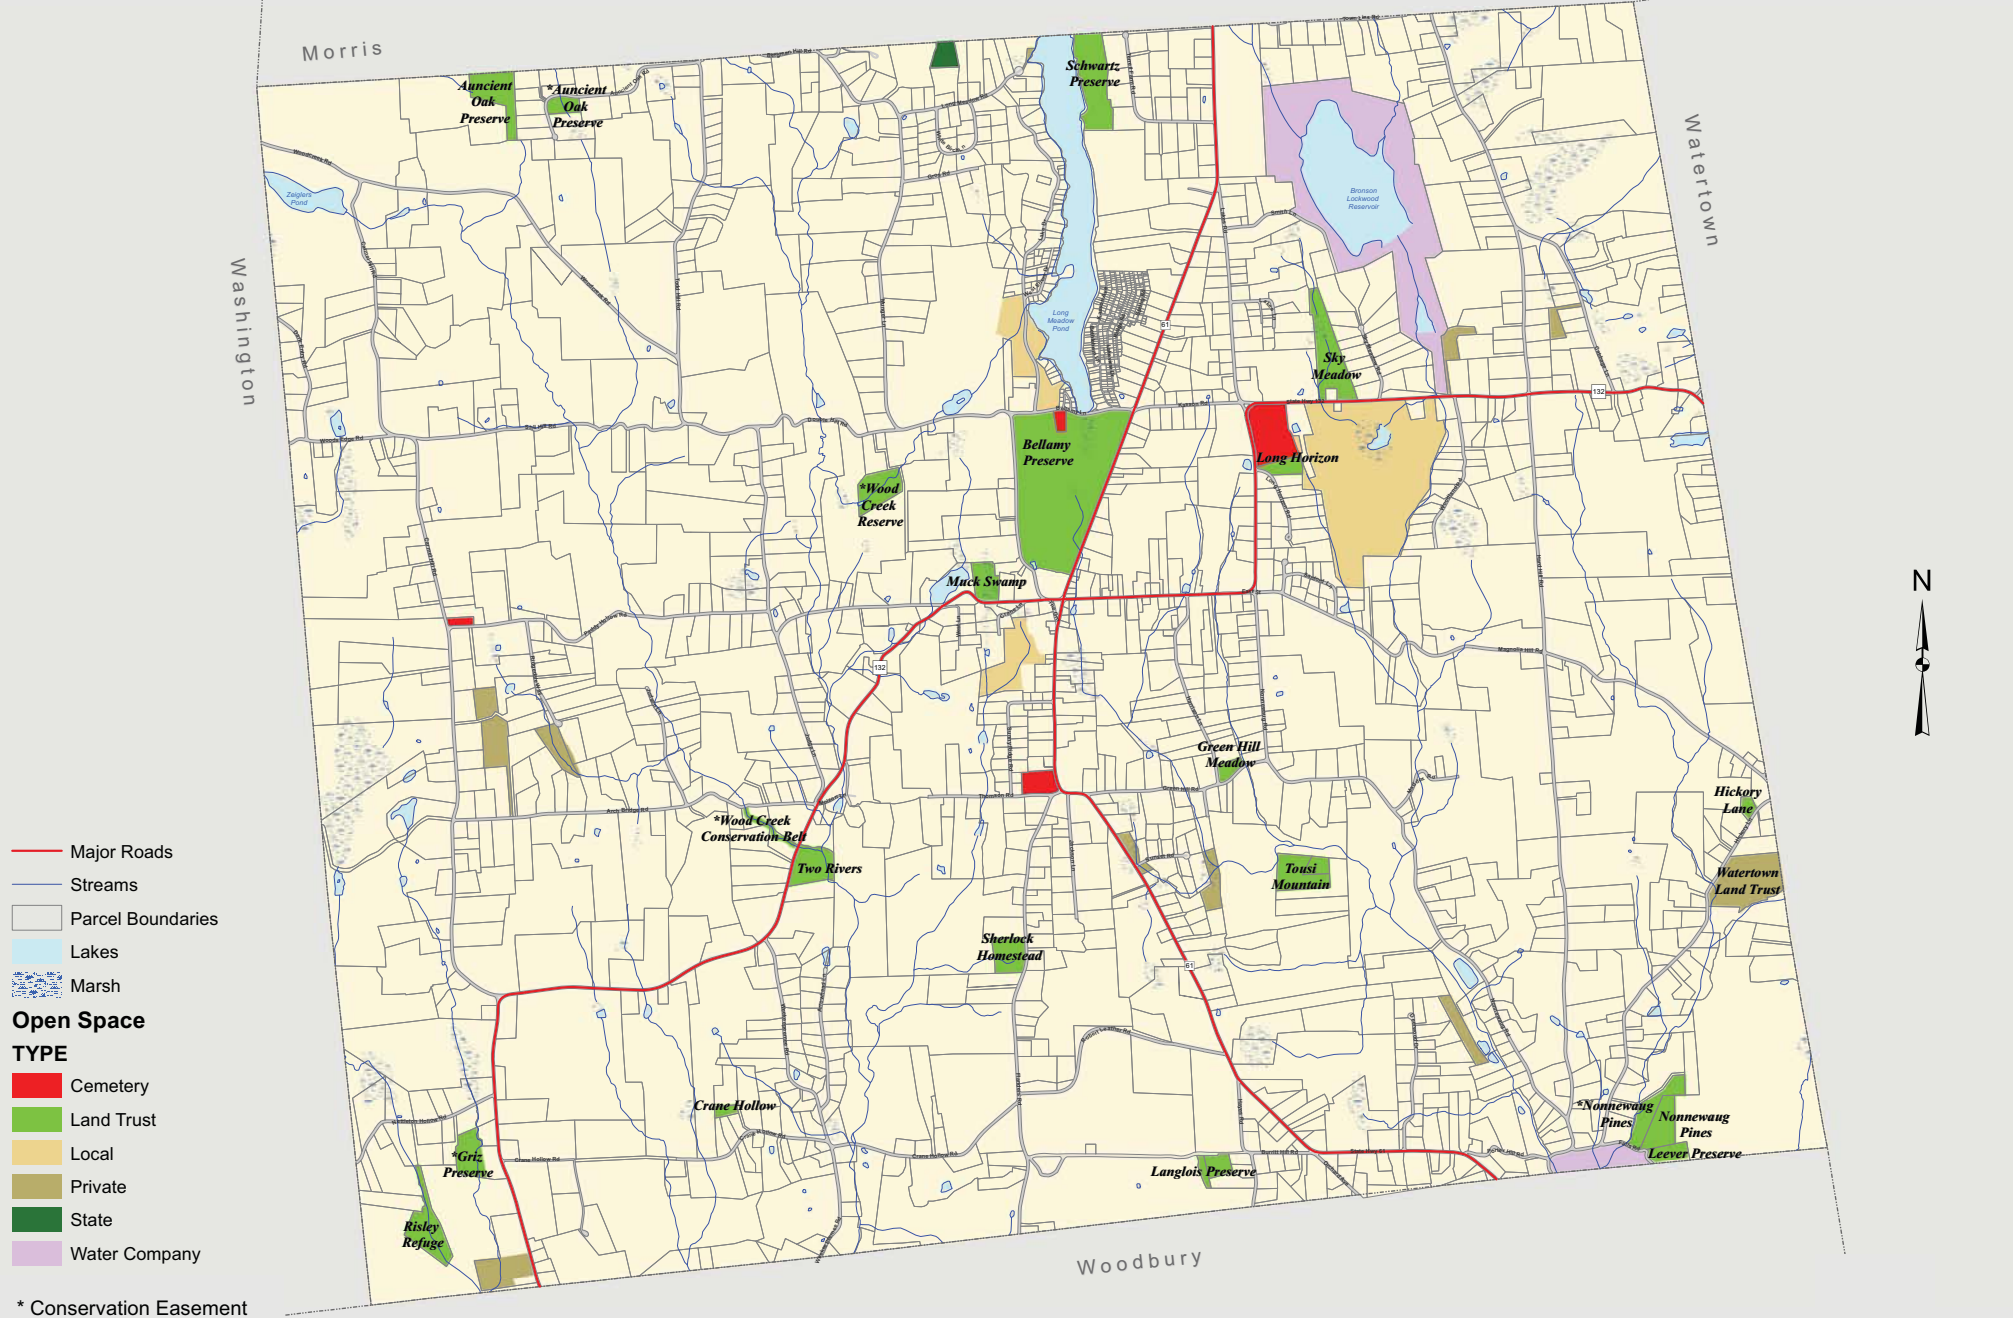

Bethlehem Committed Open Space

Source: "Parcel Boundaries", New England Geosystems 2008
"Town Boundary", DEP
"Land Trust Property", COGCNV and Bethlehem Land Trust

= approx. 10 acres